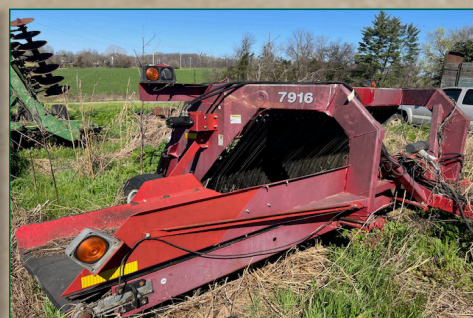

TRACTORS SKID STEER LOADER FARM IMPLEMENTS
MOTORCYCLES GRAIN TRUCK RIDING MOWERS
WAGONS SIDE BY SIDE

ONLINE AUCTION ONLY

LOCATION: CHECK ITEM LIST FOR LOCATION OF ITEM

BIDDING BEGINS:

MONDAY

APR. 15th @ 10AM

BIDDING WILL BEGIN TO CLOSE:

APR

THURSDAY

25TH 2024
5:30 P.M.

SEE INDIVIDUAL ITEMS FOR EXACT CLOSING TIMES.

EXTENDED BIDDING:

This is a timed auction. If a bid is placed in the last two minutes the auction will automatically extend for an additional two minutes.

PICKUP:

Friday, April 26

(Call Joe 270-427-8364 if loading is needed)

ITEM VIEWING:

Items will be located at different location. Address will be listed with items for daily viewing

TERMS & CONDITIONS:

Purchases under $500.00 will be paid with the registered credit card. Items over $500.00 must be paid for at the Mills Real Estate Office at 203 Fountain Run Road in Gamaliel. You will need a PAID RECEIPT to pick up items at the item location.

ATTENTION:

There will be a 10% Buyer's Premium applied to all items. ALL ITEMS SELLING AS IS.

ITEM VIEWING:

Items will be located at different location. Address will be listed with items for daily viewing

TERMS & CONDITIONS:

Purchases under $500.00 will be paid with the registered credit card. Items over $500.00 must be paid for at the Mills Real Estate Office at 203 Fountain Run Road in Gamaliel. You will need a PAID RECEIPT to pick up items at the item location.

ATTENTION:

There will be a 10% Buyer's Premium applied to all items. ALL ITEMS SELLING AS IS.

VISIT OUR WEBSITE TO REGISTER WITH CREDIT CARD TO BID AT WWW.RSMILLSAUCTIONS.COM

ITEMS SELLING:
CHECK BACK OF
HANDBILL

ON BACK!

FOR MORE INFORMATION CALL JOE MURPHY 270-427-8364

JOE MURPHY TEAM

270-457-4776

JOE MURPHY - JEFF GERALDS - JESSE MUSE

203 FOUNTAIN RUN ROAD • GAMALIEL, KY 42140

TN FIRM #4399